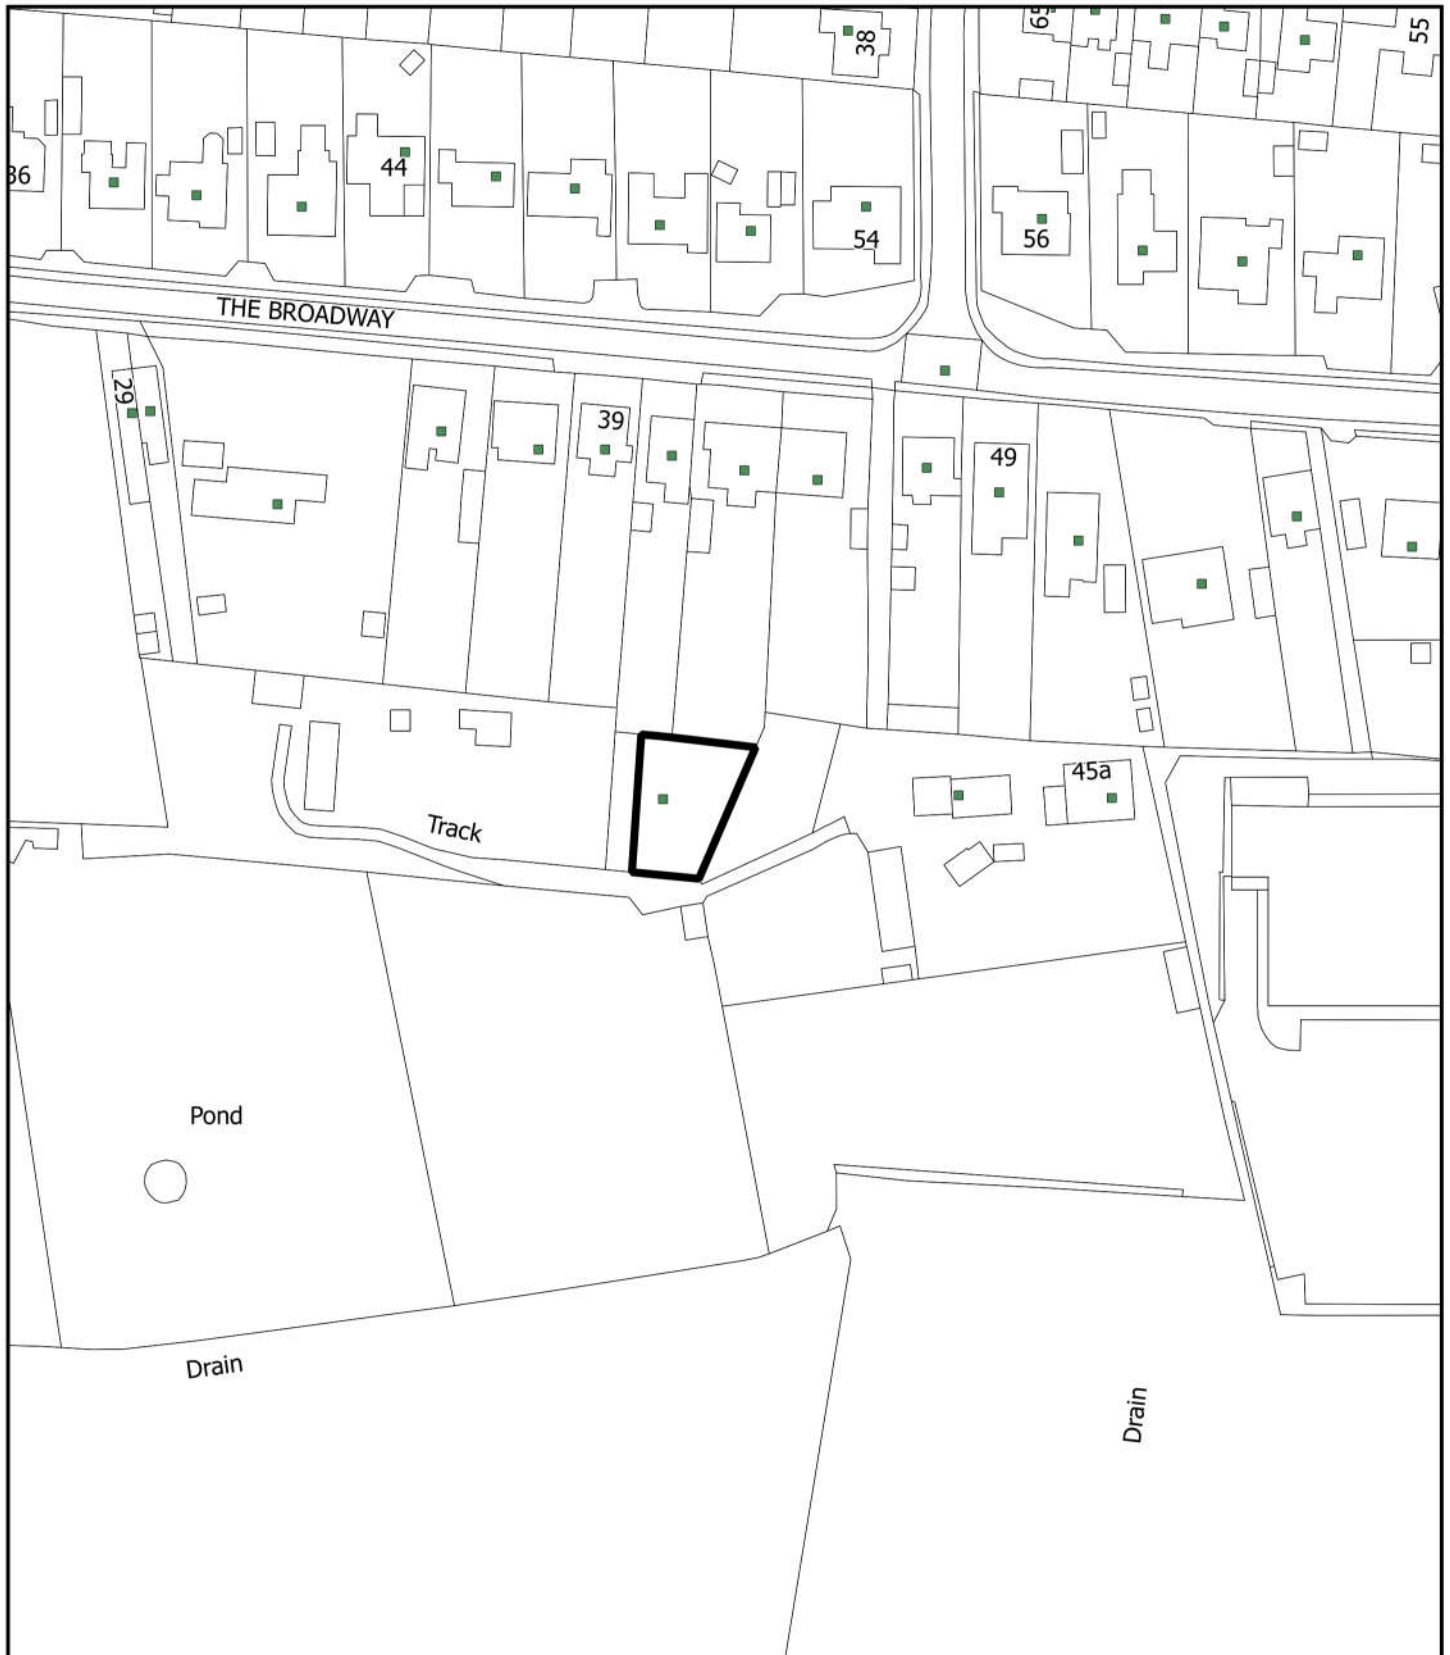

21/00057/F

Land S of 43 and 45 The Broadway Heacham

1:1,250

10 0 10 20 30 40 m